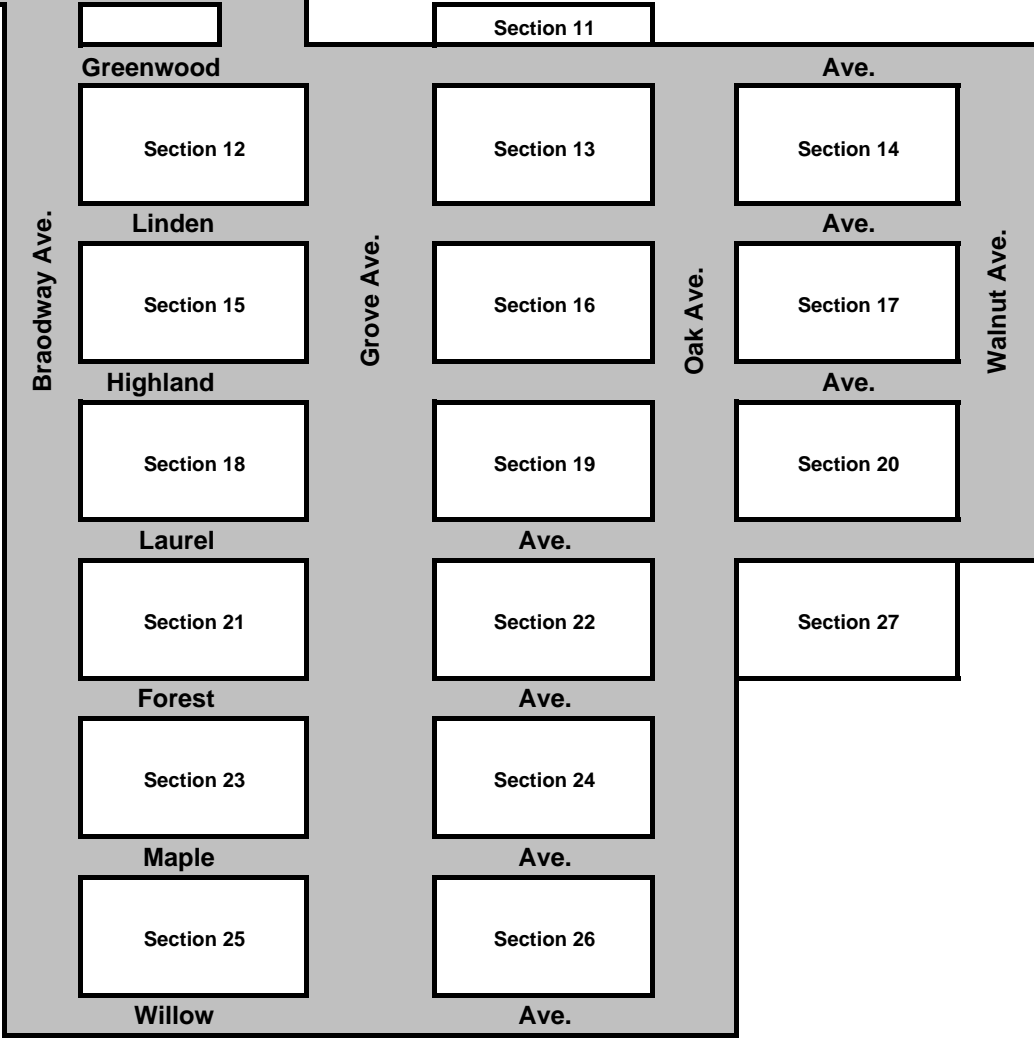

TOWN OF HAMILTON Cemetery Map

Bay Road - Entrance

Please note this is not to scale

North
West East
South

TOWN OF HAMILTON Cemetery Map

Sections 7 & 8

Please note these are not to scale

- Singles
- (4)
- (8)
- Cremation Lot

TOWN OF HAMILTON Cemetery Map

Sections 9 & 10

Please note these are not to scale

-  Singles
-  (4)
-  (8)
-  Cremation Lot

TOWN OF HAMILTON Cemetery Map

Section 11

	597-1						592-1	499-1		
	597-2						592-2	499-2		
	597-3						592-3	499-3		
	597-4						592-4	499-4		
632-1	597-5	701a-1	700a-1	598-1		595-1	594-1	593-1	592-5	499-5
632-2	597-6	701a-2	700a-2	598-2		595-2	594-2	593-2	592-6	499-6
632-3	597-7	701a-3	700a-3	598-3		595-3	594-3	593-3	592-7	499-7
632-4	597-8	701a-4	700a-4	598-4		595-4	594-4	593-4	592-8	499-8