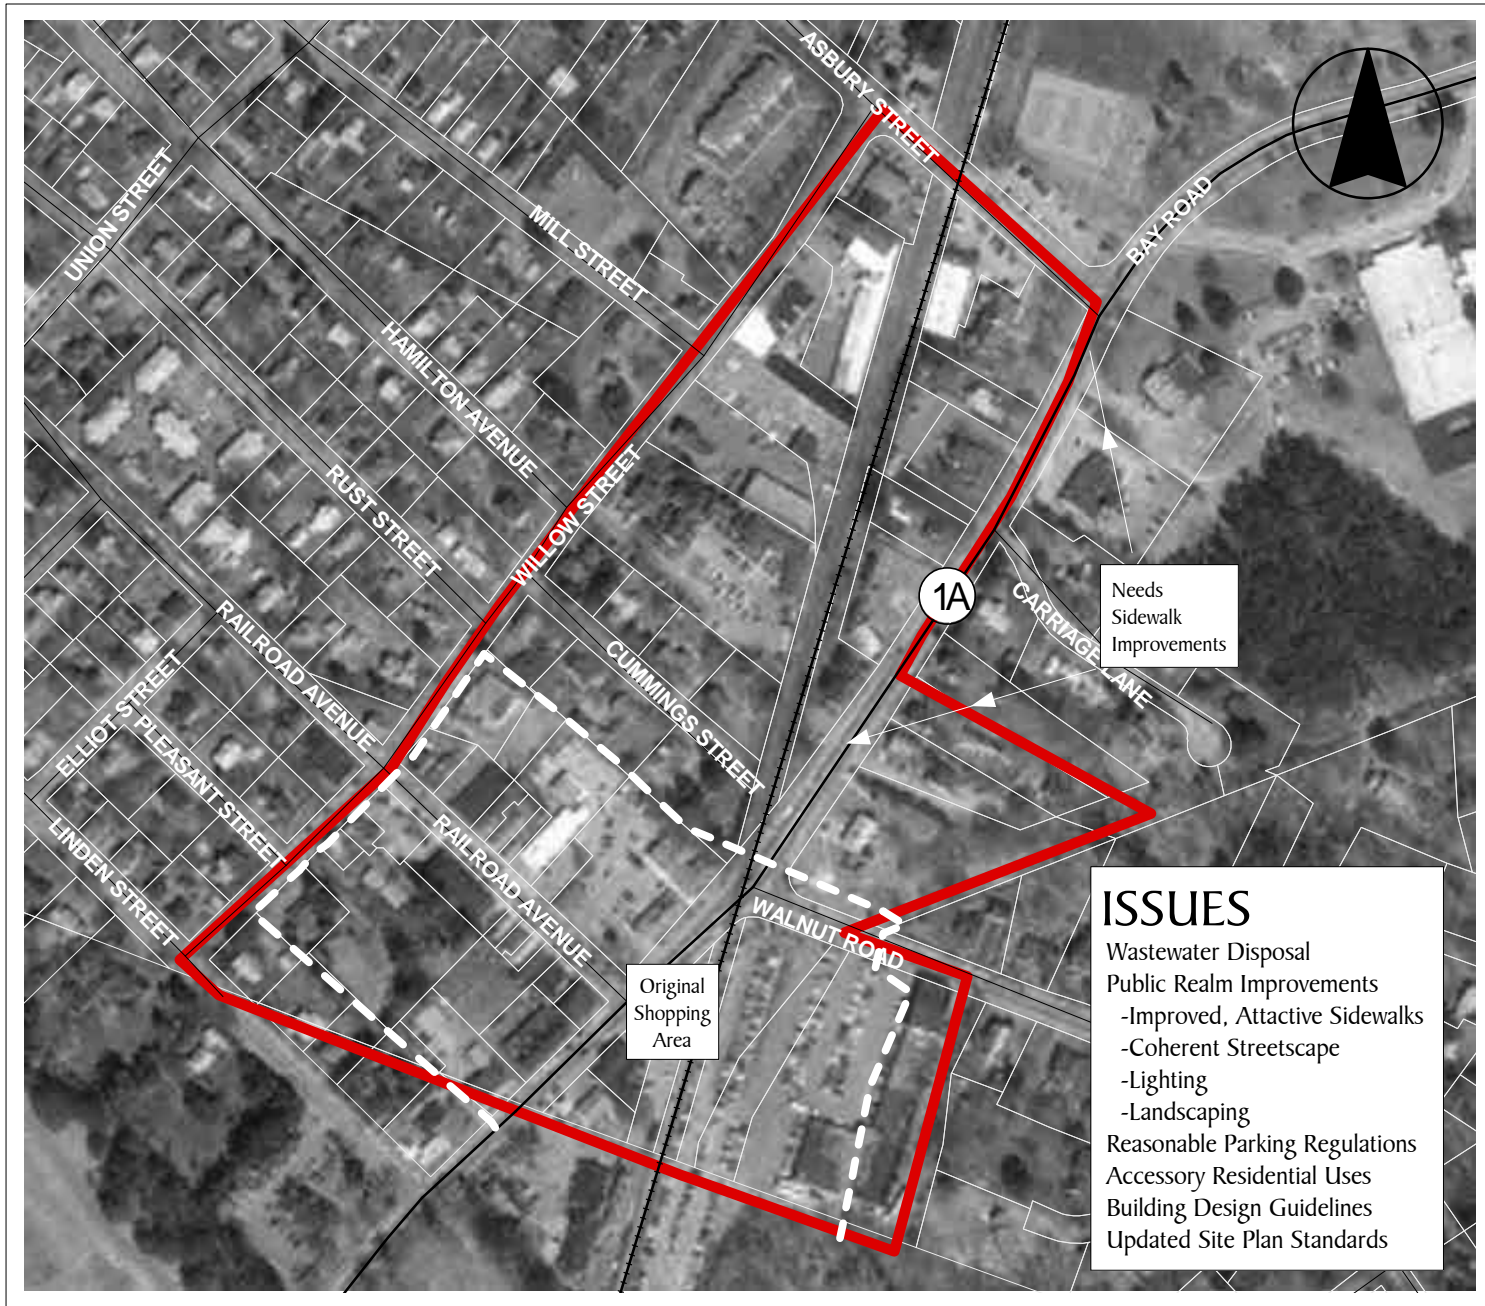

# Town of Hamilton Master Plan

MAP 11

## Downtown Hamilton

### LEGEND

- Open Water
- Rivers
- Roads
- Railroad
- Downtown Hamilton

100 0 100 200 Feet

### ISSUES

- Wastewater Disposal
- Public Realm Improvements
  - Improved, Attractive Sidewalks
  - Coherent Streetscape
  - Lighting
  - Landscaping
- Reasonable Parking Regulations
- Accessory Residential Uses
- Building Design Guidelines
- Updated Site Plan Standards