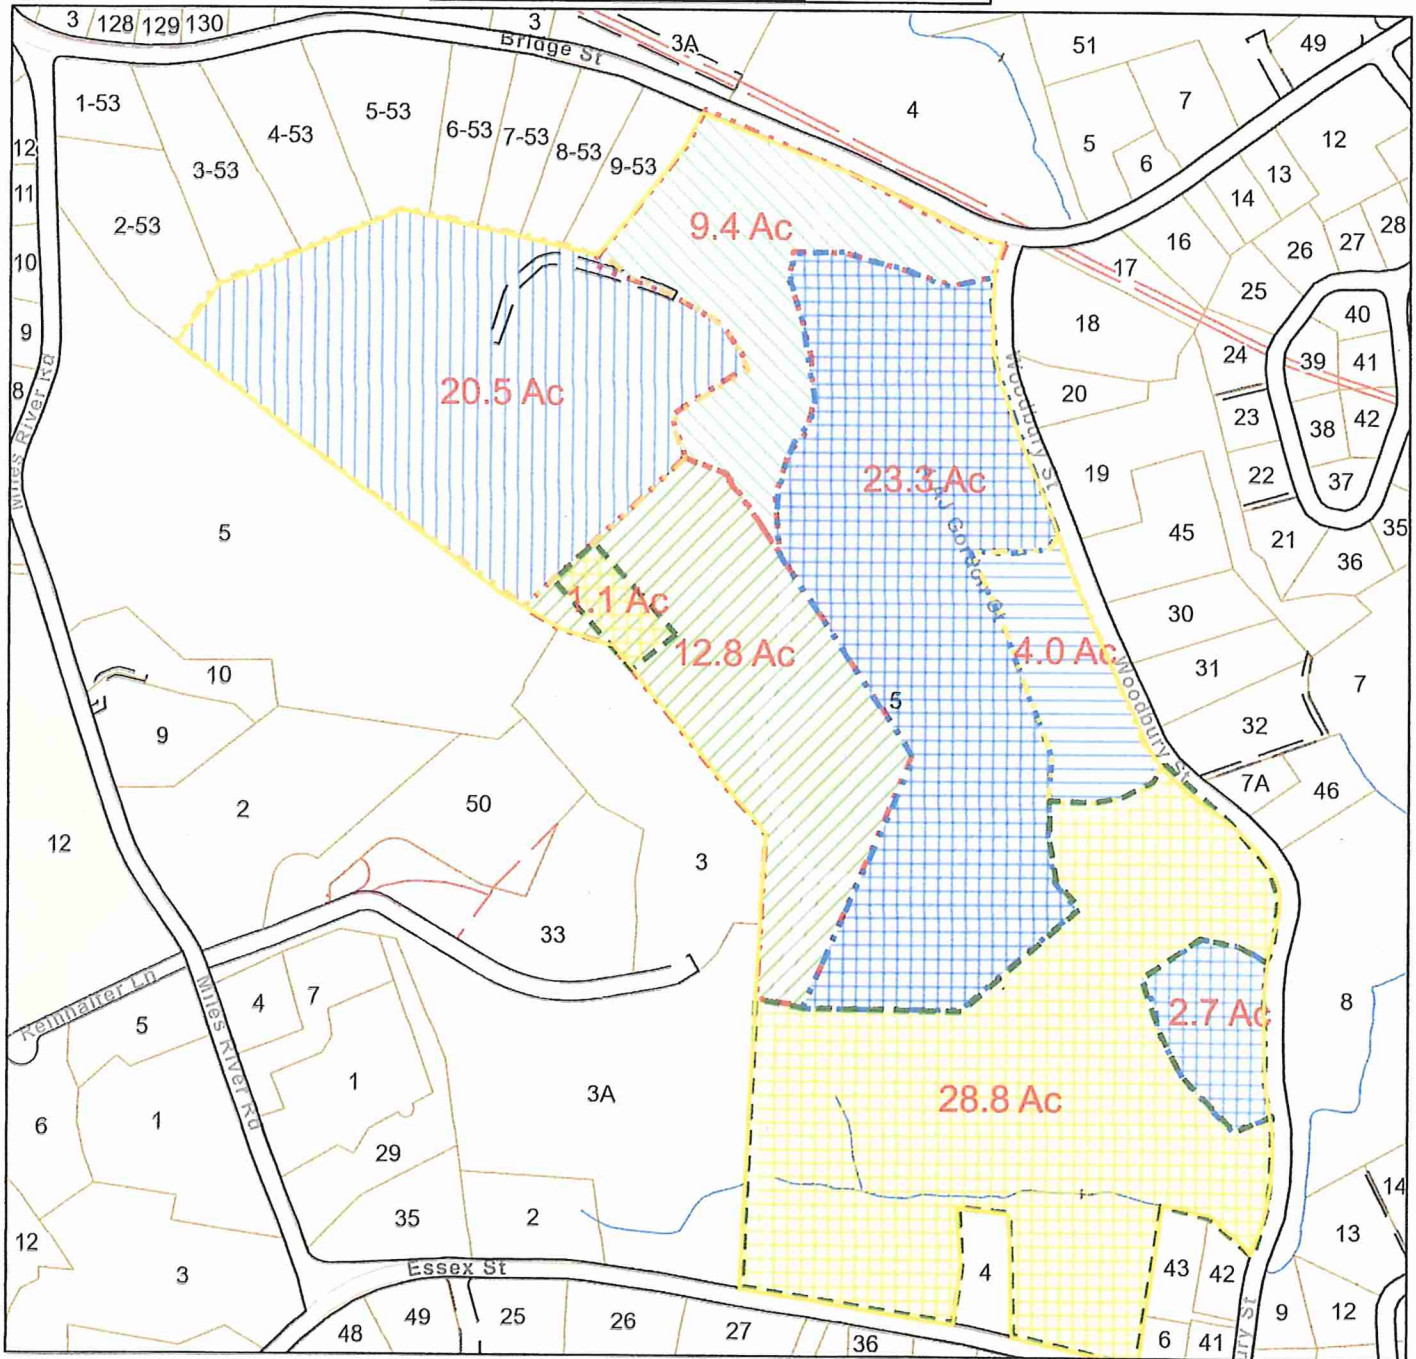

Town of Hamilton, MA

1 inch = 500 Feet

www.cai-tech.com

March 21, 2023

Parcel - Poly	Public Road	Property Hook
Street Names	Conservation Restriction	WaterLines
PWater	Private Road ROW	Buildings
Private Road	Right of Way	Right of Ways
Property Line	Utility	

Data shown on this map is provided for planning and informational purposes only. The municipality and CAI Technologies are not responsible for any use for other purposes or misuse or misrepresentation of this map.